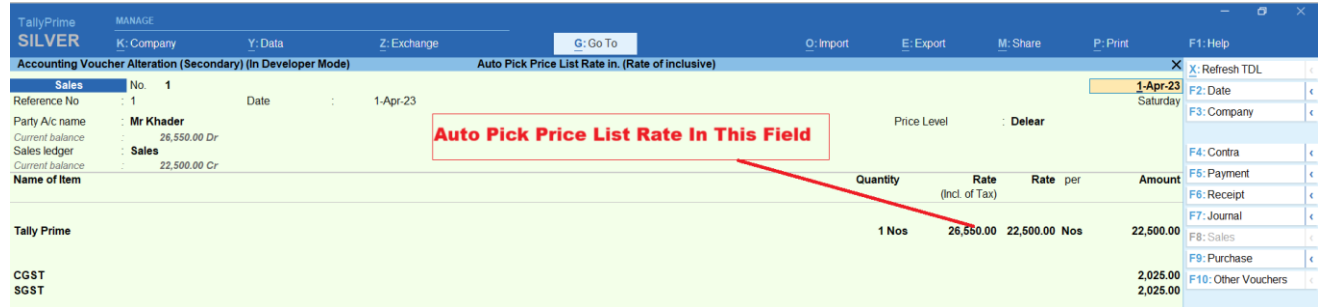

Set “Yes” to the options

Image-1

Image-2

FAQ

Which version/release of TallyPrime does the add-on support?

This add-on will work only from TallyPrime Release 1.0 above

How will I get support for this add-on?