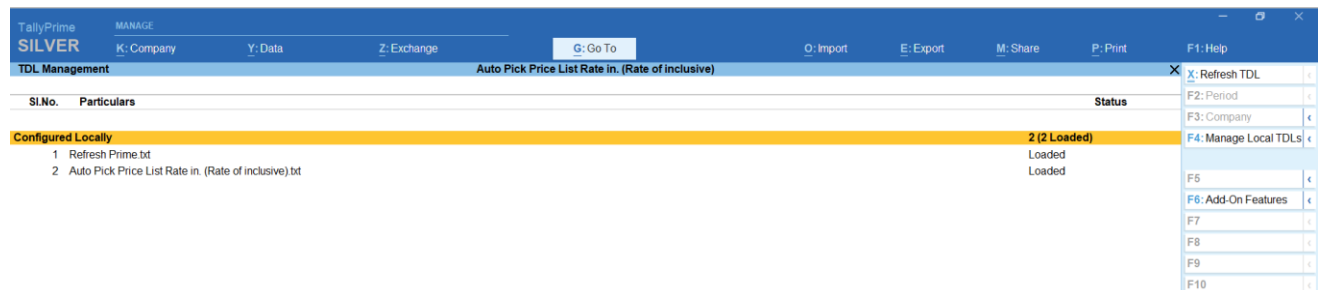

Set “Yes” to the options

Image-1

Image-2

FAQ

Which version/release of TallyPrime does the add-on support?

This add-on will work only from TallyPrime Release 1.0 above

How will I get support for this add-on?